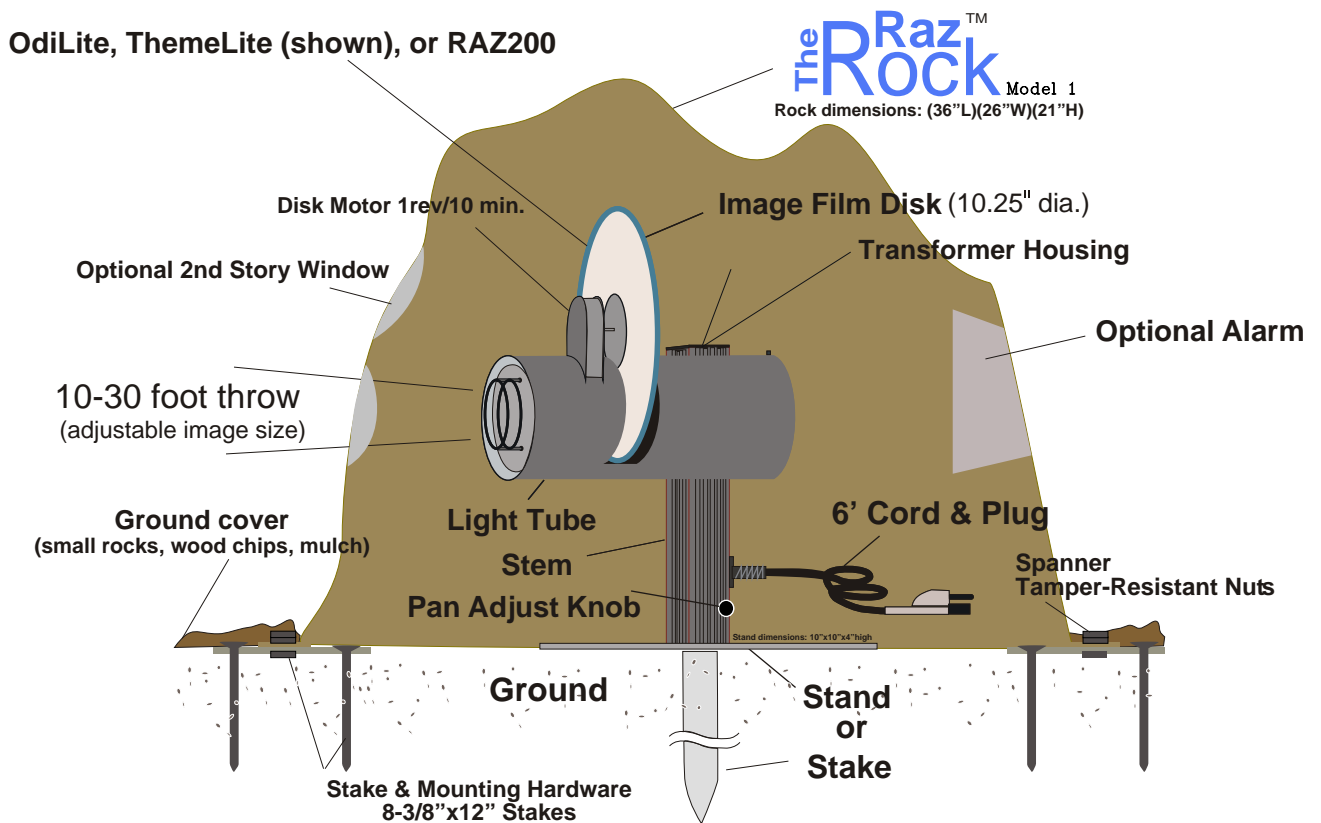

The RazRock™

Decorative rock cover

Conceals ODiLite and ThemeLite to protect against theft and vandalism. The RazRock blends into existing landscape producing a realistic effect.

Options

- Alarm
- Tamper proof stake and mounting hardware
- 2nd story window
- Motor speed options
- Rock model 1 or 2
- Custom concrete hollow rock