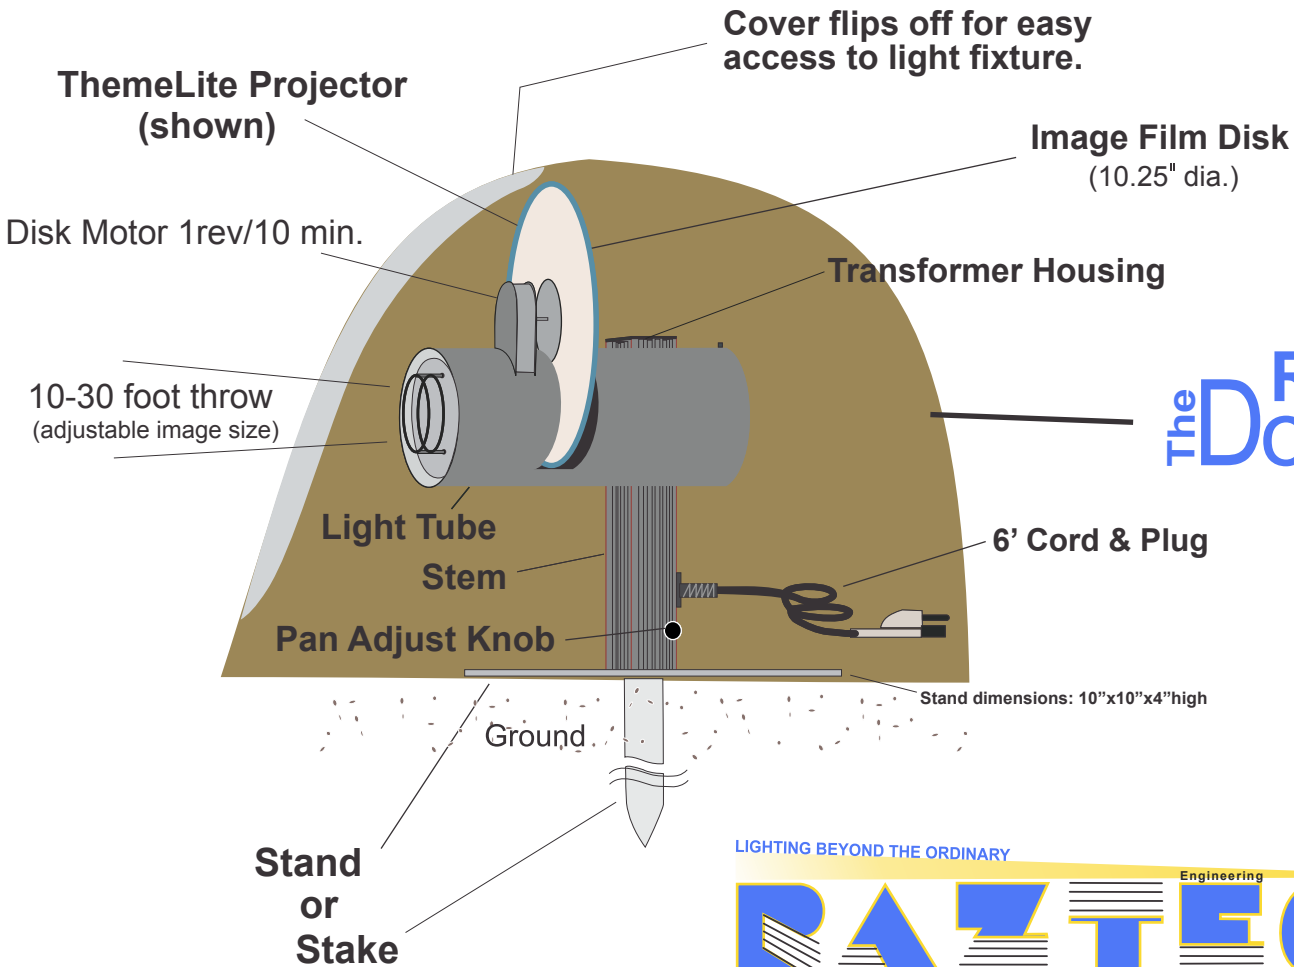

The Raz Dome™

Protective cover

Dome dimensions: (20" L)(12" W)(16" H)

Protects the OdiLite, ThemeLite, and many of our other projectors for outdoor use.

The Raz Dome™

LIGHTING BEYOND THE ORDINARY

Office/Factory: 990 Richard Road, Dyer, Indiana 46311
 Phone: (877)264-2153, (219)322-8800
 E-Mail: sales@razlight.com
 Website: razlight.com

Lighting