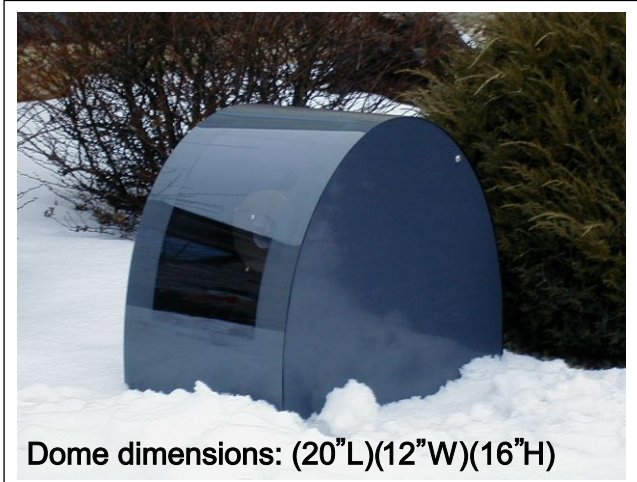

The Raz Dome™

Protective cover

Dome dimensions: (20" L)(12" W)(16" H)

Protects the OdiLite, ThemeLite, and many of our other projectors for outdoor use.

The Raz Dome™

LIGHTING BEYOND THE ORDINARY

Office/Factory: 990 Richard Road, Dyer, Indiana 46311
 Phone: (877)264-2153, (219)322-8800
 E-Mail: sales@razlight.com
 Website: razlight.com